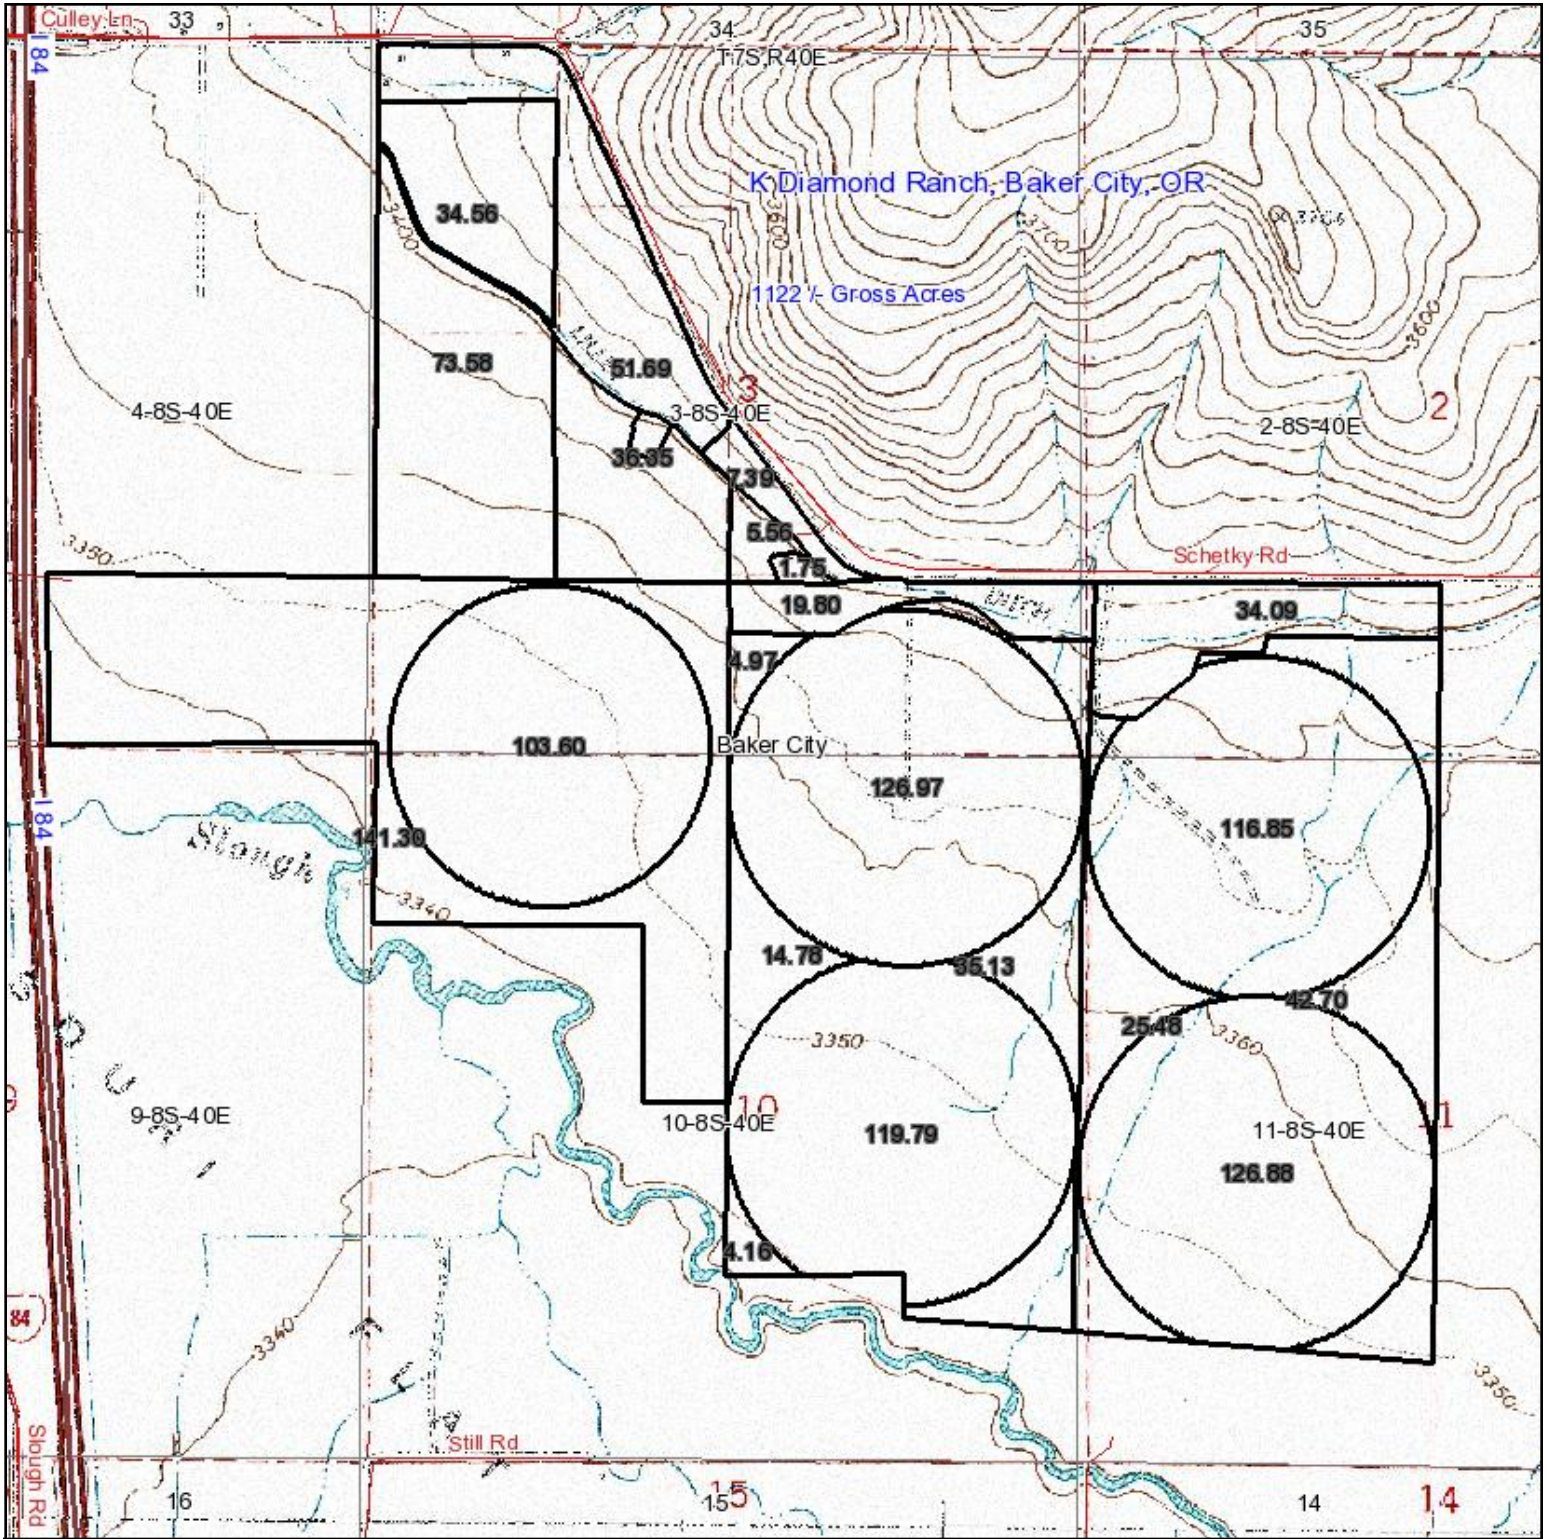

Topography Map

Maps provided by:

©AgriData, Inc. 2011
www.AgriDataInc.com

10-8S-40E
Baker County
Oregon

map center: 44° 53' 25, 117° 47' 52.09

scale: 19956

4/29/2011