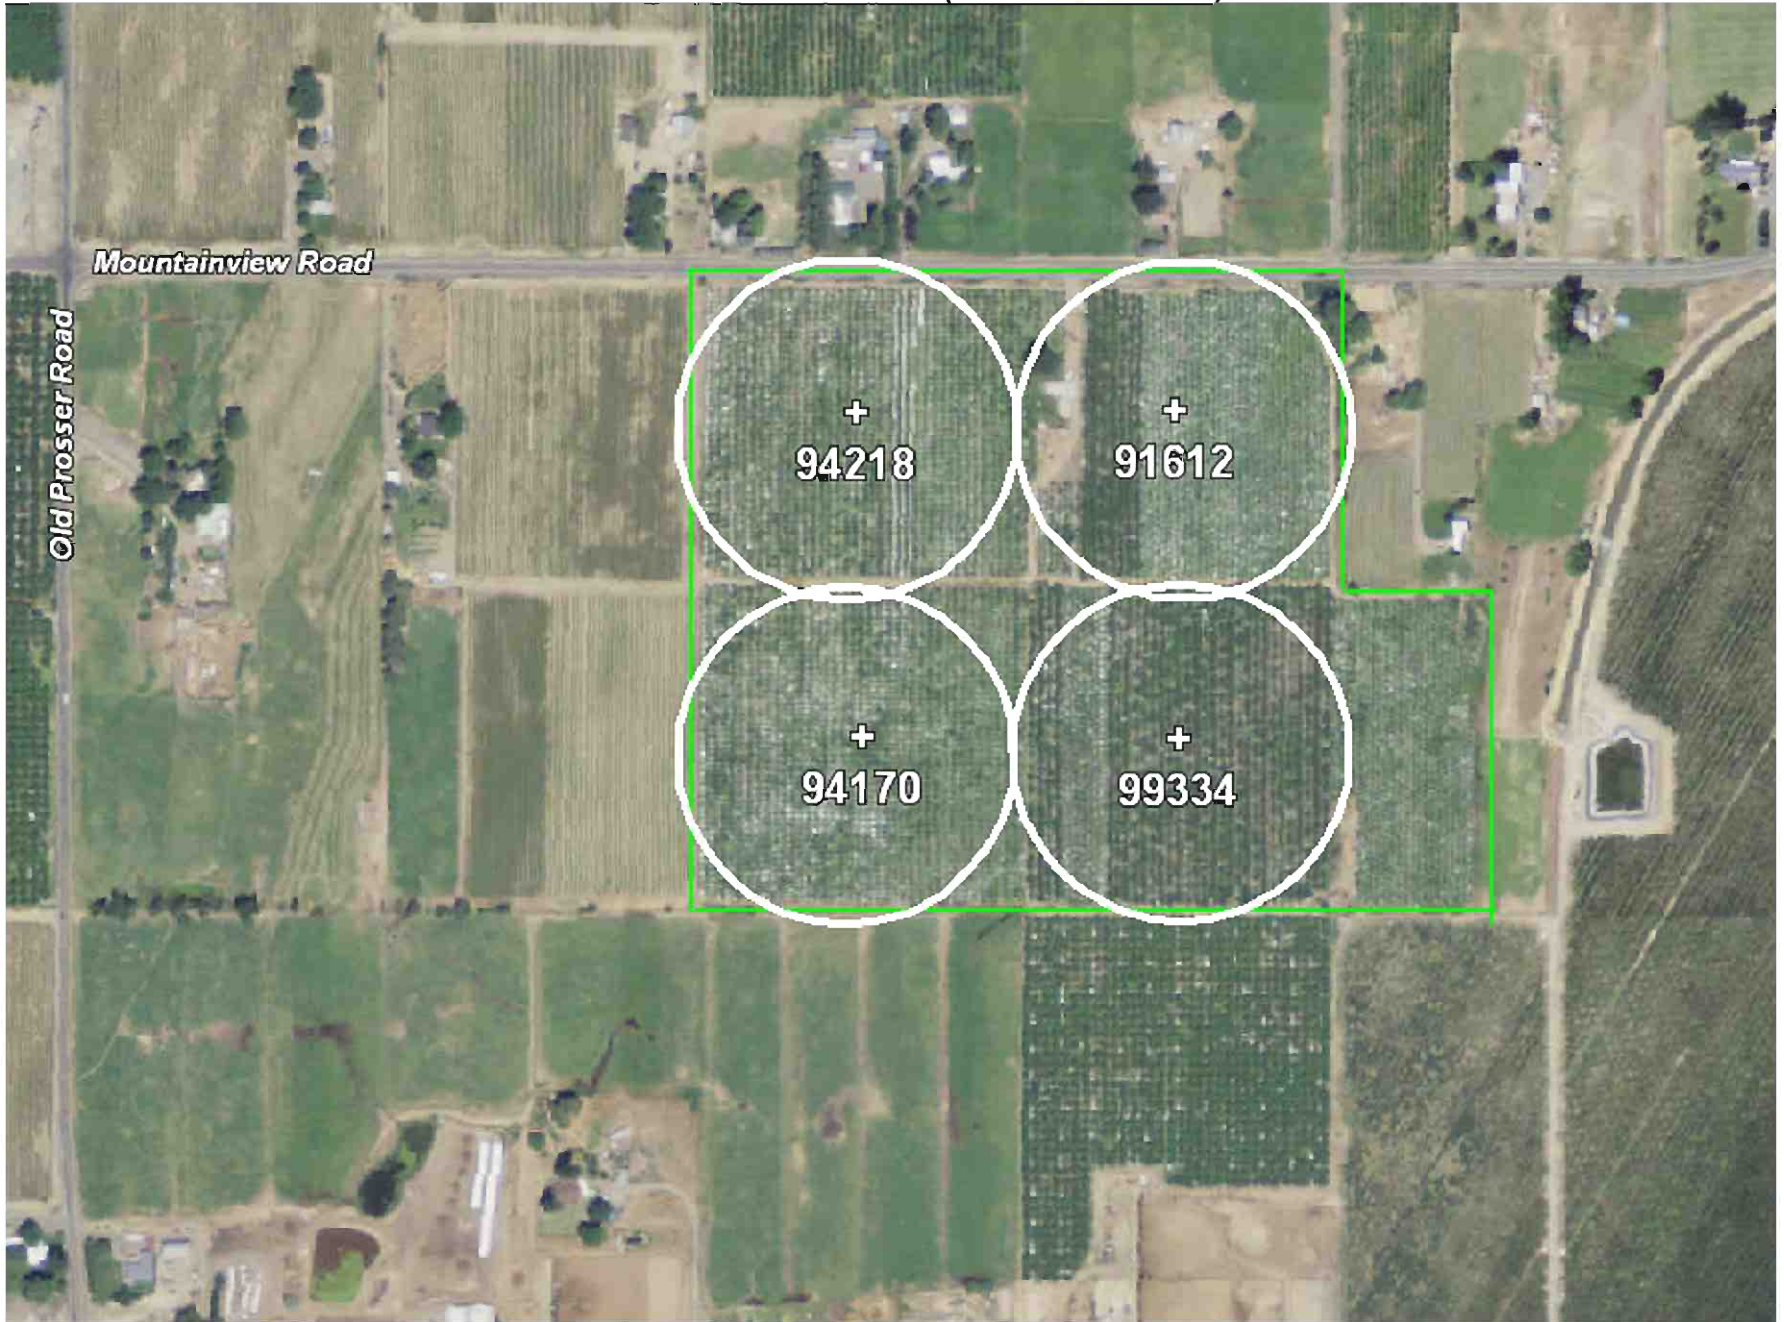

T-16 Cervantes (Mountainview)

Copyright 2010 Cascade Wind Machine Service
All Rights Reserved
Virgil Anders 509-945-3046
virgilanders@cascade-wind.com