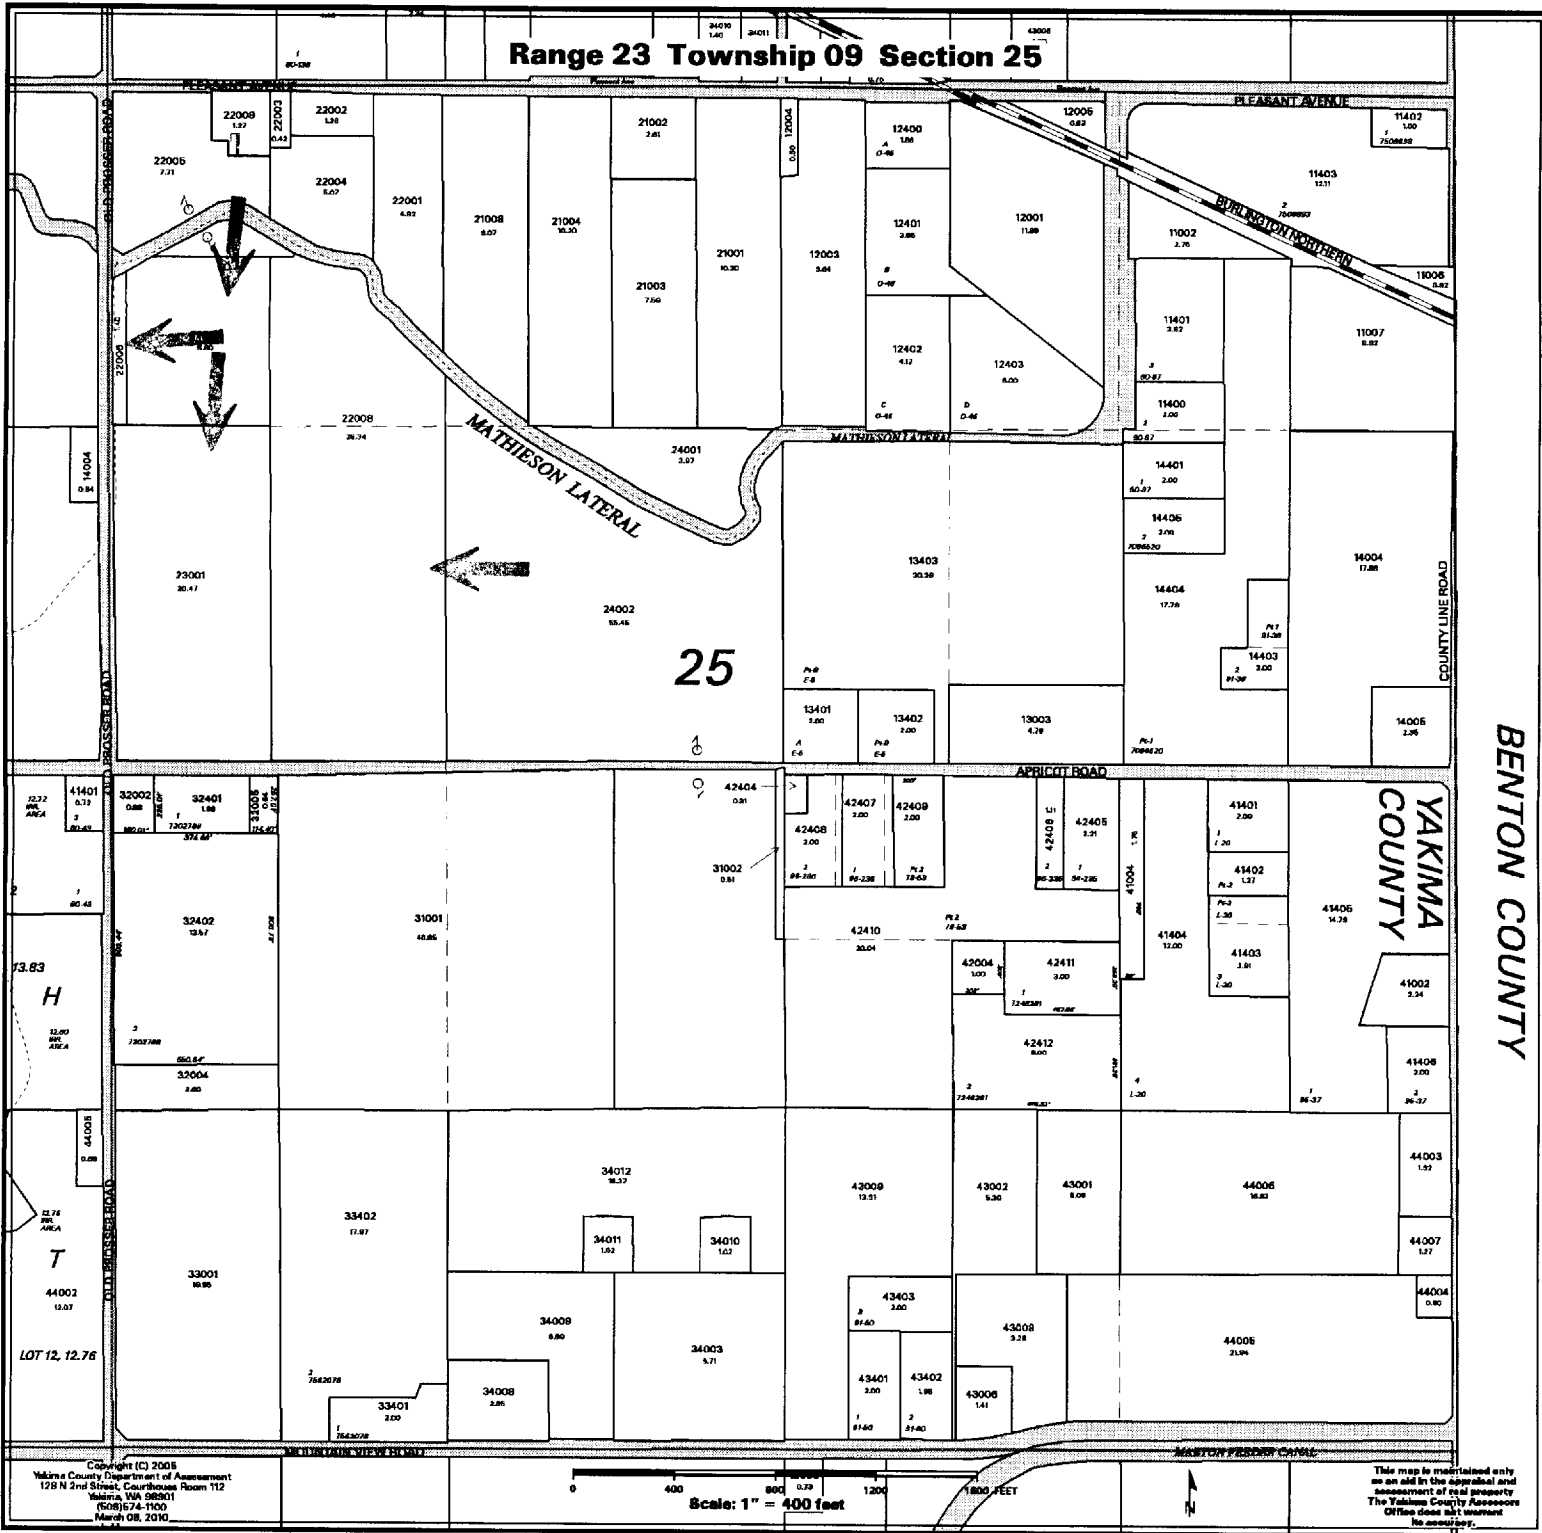

Range 23 Township 09 Section 25

25

BENTON COUNTY

YAKIMA COUNTY

Copyright (C) 2005
Yakima County Department of Assessment
129 N 2nd Street, Courthouse Room 112
Walla Walla, WA 99001
(509) 674-1100
March 08, 2010

Scale: 1" = 400 feet